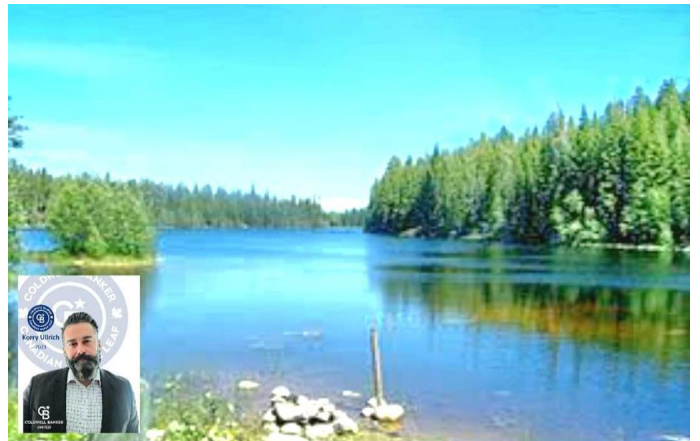

\$69,900 - 35, 65275 114 A Range, Lac La Biche

MLS® #A2211261

\$69,900

0 Bedroom, 0.00 Bathroom,
Land on 0.10 Acres

Lac La Biche, Lac La Biche, Alberta

Lot #35 Elinor Lake Resort! 4478 sq/ft fully service bare land condo vacant lot. This Lot is cleared and ready to build your cottage or cabin or just set up your RV for summertime fun! Water, sewer, natural gas and electricity available. Annual condo fees are \$1600 and include care of the common areas such as road ways, boat dock, dumping station, water, sewer and administration. The condo board is managed by the elected owners. In bareland condominiums, the lots are owned privately. Common areas like the roadways and dumping station are owned together. Come enjoy all the recreation Elinor Lake Resort has to offer!