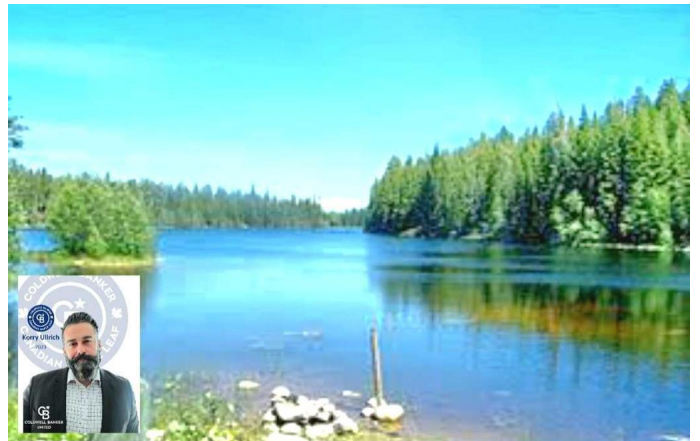

\$69,900 - 33, 65275 114 A Range, Lac La Biche

MLS® #A2211256

\$69,900

0 Bedroom, 0.00 Bathroom,
Land on 0.12 Acres

Lac La Biche, Lac La Biche, Alberta

Lot #33 Elinor Lake Resort! 5113 sq/ft fully service bare land condo vacant lot. This Lot is cleared and ready to build your cottage or cabin or just set up your RV for summertime fun! Water, sewer, natural gas and electricity available. Annual condo fees are \$1600 and include care of the common areas such as road ways, boat dock, dumping station, water, sewer and administration. The condo board is managed by the elected owners. In bareland condominiums, the lots are owned privately. Common areas like the roadways and dumping station are owned together. Come enjoy all the recreation Elinor Lake Resort has to offer!