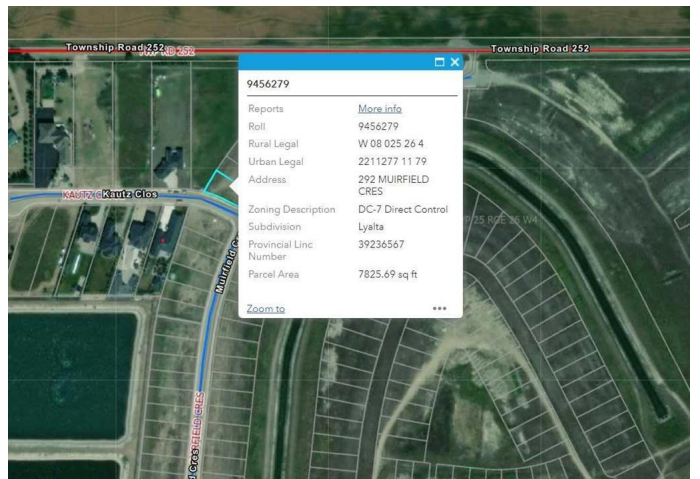

\$219,900 - 292 Muirfield Crescent, Lyalta

MLS® #A2191727

\$219,900

0 Bedroom, 0.00 Bathroom,
Land on 0.18 Acres

Lakes of Muirfield, Lyalta, Alberta

Build your dream home on this big CORNER lot. Lots of room to build a large house with a large garage. Lakes of Muirfield is a golf course community only 20 minutes east of Calgary This lot is fully serviced so ready to build on.

Essential Information

MLS® #	A2191727
Price	\$219,900
Bathrooms	0.00
Acres	0.18
Type	Land
Sub-Type	Residential Land
Status	Active

Community Information

Address	292 Muirfield Crescent
Subdivision	Lakes of Muirfield
City	Lyalta
County	Wheatland County
Province	Alberta
Postal Code	T0J 1Y1

Amenities

Amenities Clubhouse, Golf Course, Playground, Recreation Facilities

Exterior

Lot Description Back Yard, Corner Lot, Cul-De-Sac, Near Golf Course

Additional Information

Date Listed	February 1st, 2025
Days on Market	81
Zoning	R-1
HOA Fees	85
HOA Fees Freq.	MON