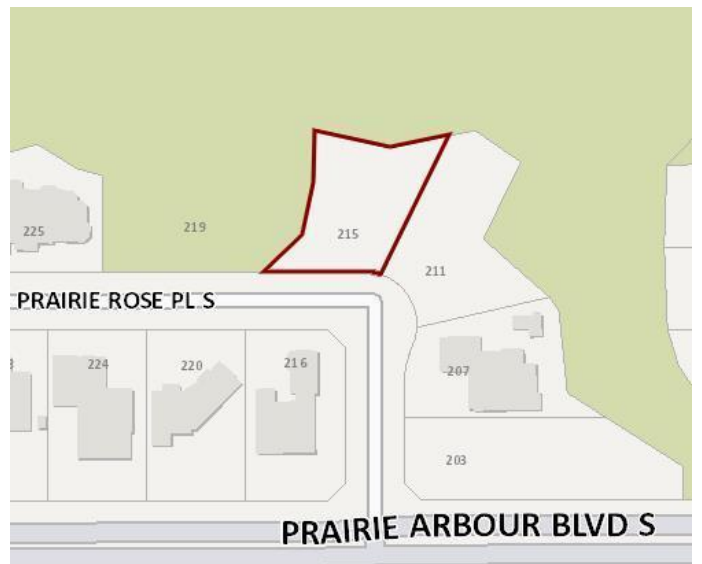

\$319,000 - 215 Prairie Rose Place S, Lethbridge

MLS® #A2190247

\$319,000

0 Bedroom, 0.00 Bathroom,
Land on 0.29 Acres

Arbour Ridge, Lethbridge, Alberta

Welcome to Prairie Arbour Estates! This community is the premier destination for estate living in south Lethbridge and serves as the benchmark for upscale developments in southern Alberta. Prairie Arbour Estates boasts unrivaled views of Sixmile Coulee and easy access to walking trails and the spectacular Prairie Arbour Park. This 0.29 acre lot sits in a quiet street with no through traffic and has rear and side boundaries against a beautiful environmental reserve. This particular location is very unique and lots at this price point are limited in quantity in this community. Comparative market value for a lot of this size and location makes this property a tremendously valuable investment.

Essential Information

MLS® #	A2190247
Price	\$319,000
Bathrooms	0.00
Acres	0.29
Type	Land
Sub-Type	Residential Land
Status	Active

Community Information

Address	215 Prairie Rose Place S
Subdivision	Arbour Ridge
City	Lethbridge

County	Lethbridge
Province	Alberta
Postal Code	T1K 5V7

Exterior

Lot Description	No Neighbours Behind, Street Lighting, Views, Environmental Reserve, Near Shopping Center
-----------------	---

Additional Information