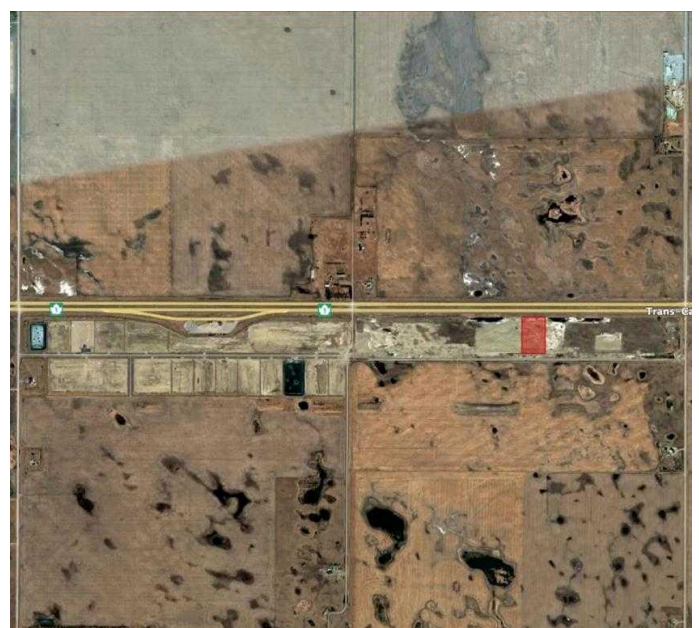

\$2 - 84 Durum Road E, Rural Wheatland County

MLS® #A2190152

\$2

0 Bedroom, 0.00 Bathroom,
Land on 5.00 Acres

N/A, Rural Wheatland County, Alberta

Prime Industrial/Commercial Land for Lease. Secure a long-term lease in the New Origin Business Park at Dehavlin Airport and invest in a location designed for business success. This flat, industrial/commercial-zoned land offers exceptional highway exposure and easy access to Hwy 1, just 30 minutes from downtown Calgary. With up to 5 acres available at rates as low as \$1.50 per sq. ft., this site provides flexible lot sizes tailored to your needs. Whether you're looking for a custom-built facility or a strategic hub for logistics and distribution, this prime location offers endless possibilities. Don't miss the opportunity to position your business for long-term growth. Contact us today to learn more!