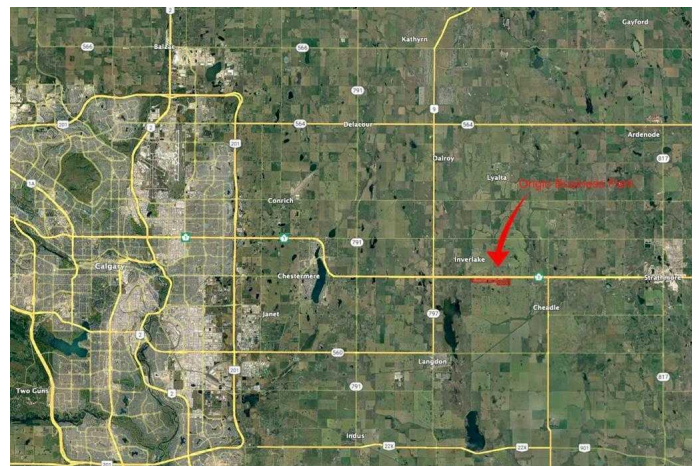

\$2 - 84 Durum Road E, Rural Wheatland County

MLS® #A2190152

\$2

0 Bedroom, 0.00 Bathroom,
Land on 5.00 Acres

N/A, Rural Wheatland County, Alberta

Prime Industrial/Commercial Land for Lease. Secure a long-term lease in the New Origin Business Park at Dehavlin Airport and invest in a location designed for business success. This flat, industrial/commercial-zoned land offers exceptional highway exposure and easy access to Hwy 1, just 30 minutes from downtown Calgary. With up to 5 acres available at rates as low as \$1.50 per sq. ft., this site provides flexible lot sizes tailored to your needs. Whether you're looking for a custom-built facility or a strategic hub for logistics and distribution, this prime location offers endless possibilities. Don't miss the opportunity to position your business for long-term growth. Contact us today to learn more!