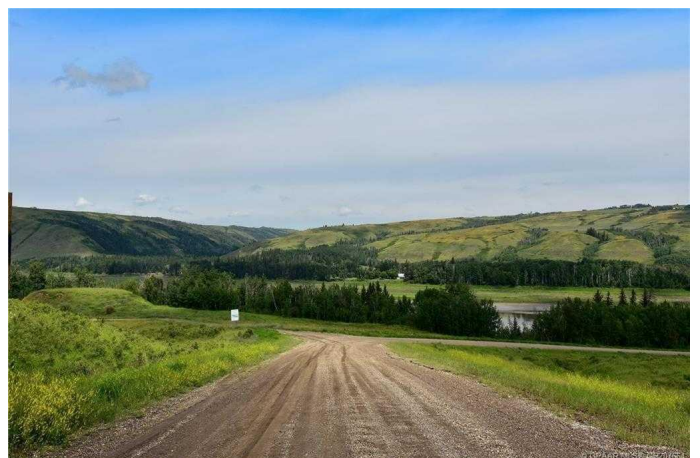

$35,000 - On Township Rd 801a, Rural Fairview No. 136, M.D. of

MLS® #A2173059

$35,000

0 Bedroom, 0.00 Bathroom,
Land on 0.19 Acres

N/A, Rural Fairview No. 136, M.D. of, Alberta

Dreaming of a cottage in one of the most beautiful places in the world? Investment opportunity awaits in the Peace River Valley just North of Grande Prairie! Cross the beautiful Dunvegan suspension bridge and arrive to a luxurious treed setting with fantastic views of the bridge, river and rolling hills surrounding this prairie oasis! This is your opportunity to have your own piece of paradise which has been family owned for nearly 100 years! This gated community which includes features like power, gas, water, a high speed internet tower, and easy access off Hwy 2. All just 90km's from Grande Prairie. The Peace River valley provides endless activities from boating to hiking, and visiting the neighbouring Dunvegan Historical Park. Do not hesitate to get in on this exciting opportunity while you can!

Essential Information

MLS® #	A2173059
Price	$35,000
Bathrooms	0.00
Acres	0.19
Type	Land
Sub-Type	Recreational
Status	Active

Community Information