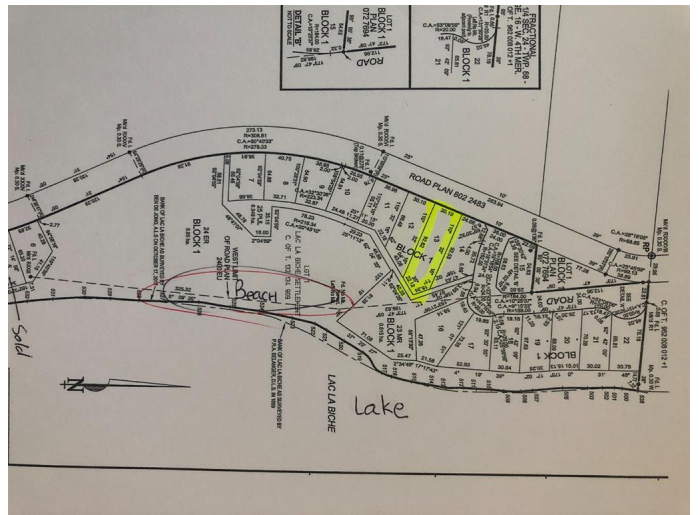

# \$139,000 - Lot 13 Campsite Road, Plamondon

MLS® #A2112333

**\$139,000**

0 Bedroom, 0.00 Bathroom,  
Land on 0.74 Acres

NONE, Plamondon, Alberta

Reduced in price ...NO BUILDING RESTRICTIONS AND RV'S PERMITTED!  
Welcome to Amity Beach located on the west shore of Lac La Biche Lake near Plamondon White Sands Resort, this LAKEFRONT is just 2.5 hours from Fort McMurray or 2 hours drive north of Edmonton. With unobstructed views and lakefront access to a white sandy beach, this is the place you are going to want to spend your summer days. This .73 acre lot has 72 feet on the lakefront side and power and gas at the property line. There is an environmental reserve between the lot and the lake, this is still considered lakefront as no one can build in front of you. GST applicable.

## Community Information

Address	Lot 13 Campsite Road
Subdivision	NONE
City	Plamondon
County	Lac La Biche County

Province Alberta  
Postal Code T0A 2T0

### **Amenities**

Utilities Electricity at Lot Line, Natural Gas at Lot Line  
Is Waterfront Yes  
Waterfront Waterfront

### **Exterior**

Lot Description Brush, Greenbelt, Level, Waterfront